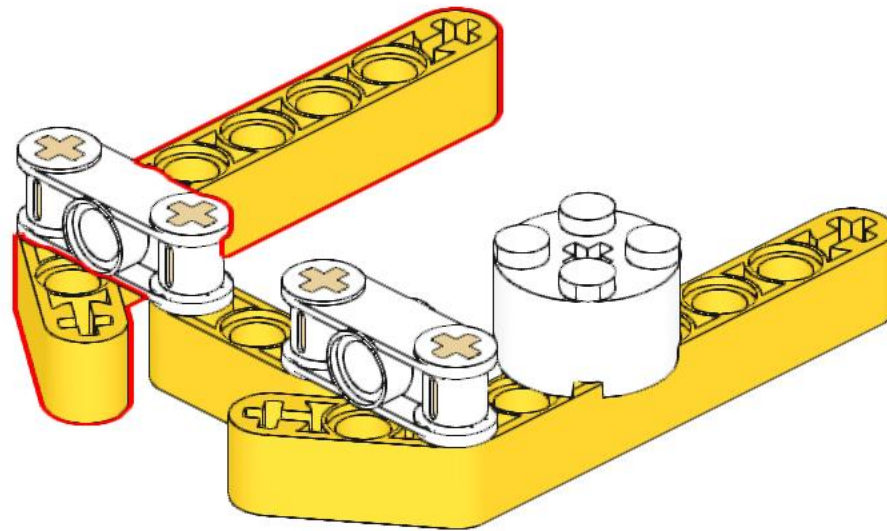

SPIKE SailBoat

Frank
Ellerkamp
phobricks

Specifications:

Class: #smartboat
Team: Mixed Minifig (2)
Height: 54.4cm
Length: 37.5cm
Width: 10.7cm
Draft: 0cm
Beam: 49.5cm /360°
Sail-Area: 240cm²

Equipment:

Intelligent Hub:
- 3-axis Gyro
- 5x5 Matrix Display
- BT Communication
- Limited Speaker
ForceSensor
ColorSensor
DistanceSensor
Block- & Textbased Operating

10

11

12

2x

13

14

15

16

17

18

19

20

21

22

23

24